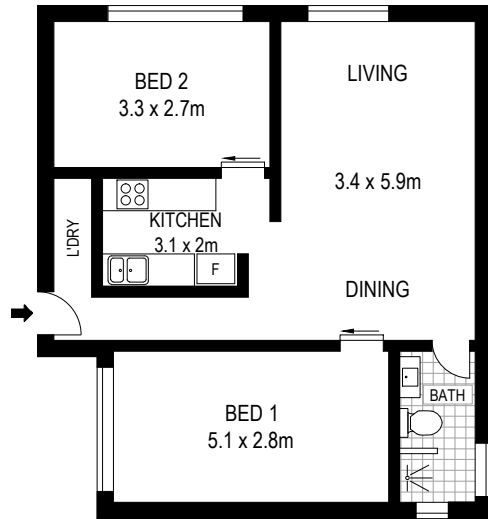

LOCK-UP GARAGE
 5.4 x 2.8m

GROUND LEVEL

LOWER GROUND LEVEL
 (GUEST HOUSE)

ENTRY LEVEL

SITE PLAN (NOT TO SCALE)