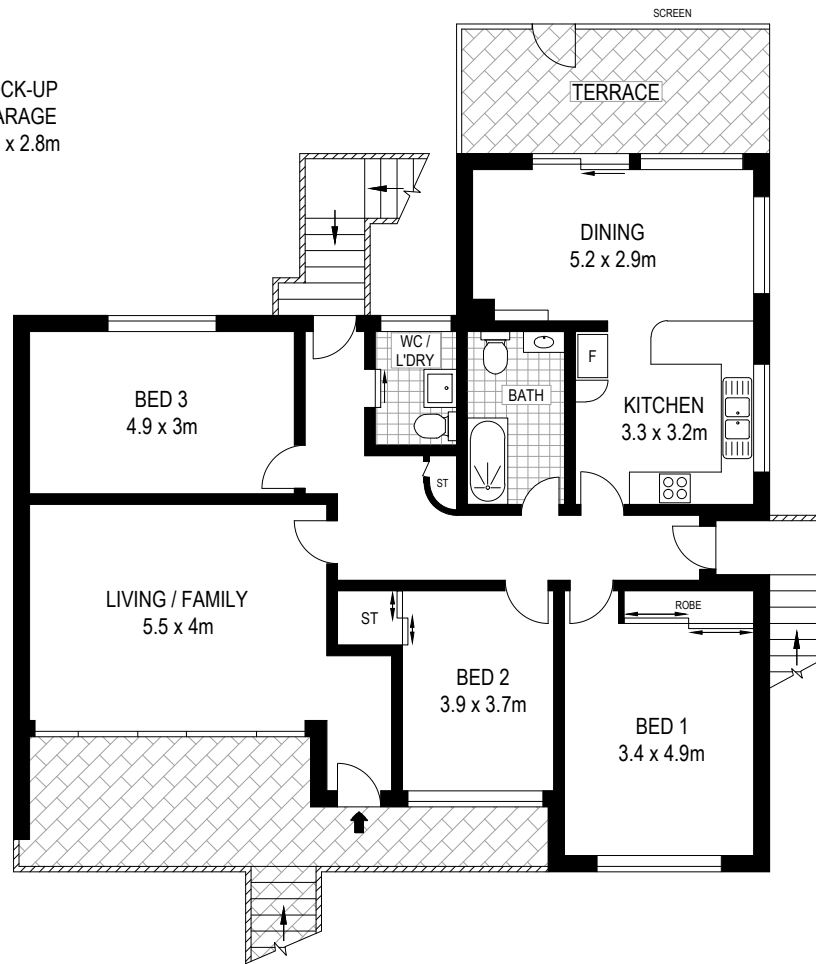

LOCK-UP GARAGE
 5.4 x 2.8m

GROUND LEVEL

LOWER GROUND LEVEL
 (GUEST HOUSE)

ENTRY LEVEL

SITE PLAN (NOT TO SCALE)