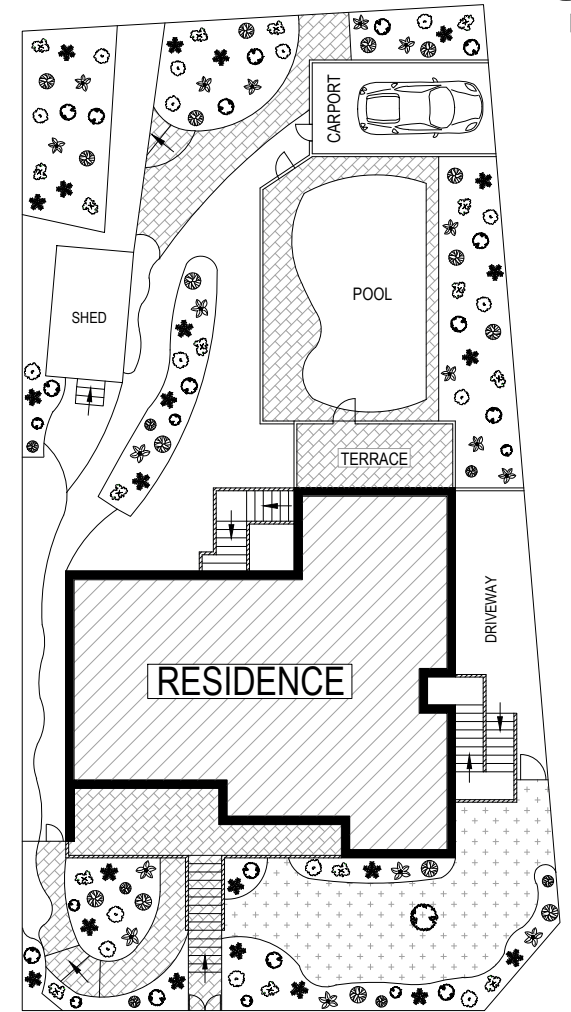

LOCK-UP GARAGE
 5.4 x 2.8m

GROUND LEVEL

LOWER GROUND LEVEL
 (GUEST HOUSE)

ENTRY LEVEL

SITE PLAN (NOT TO SCALE)